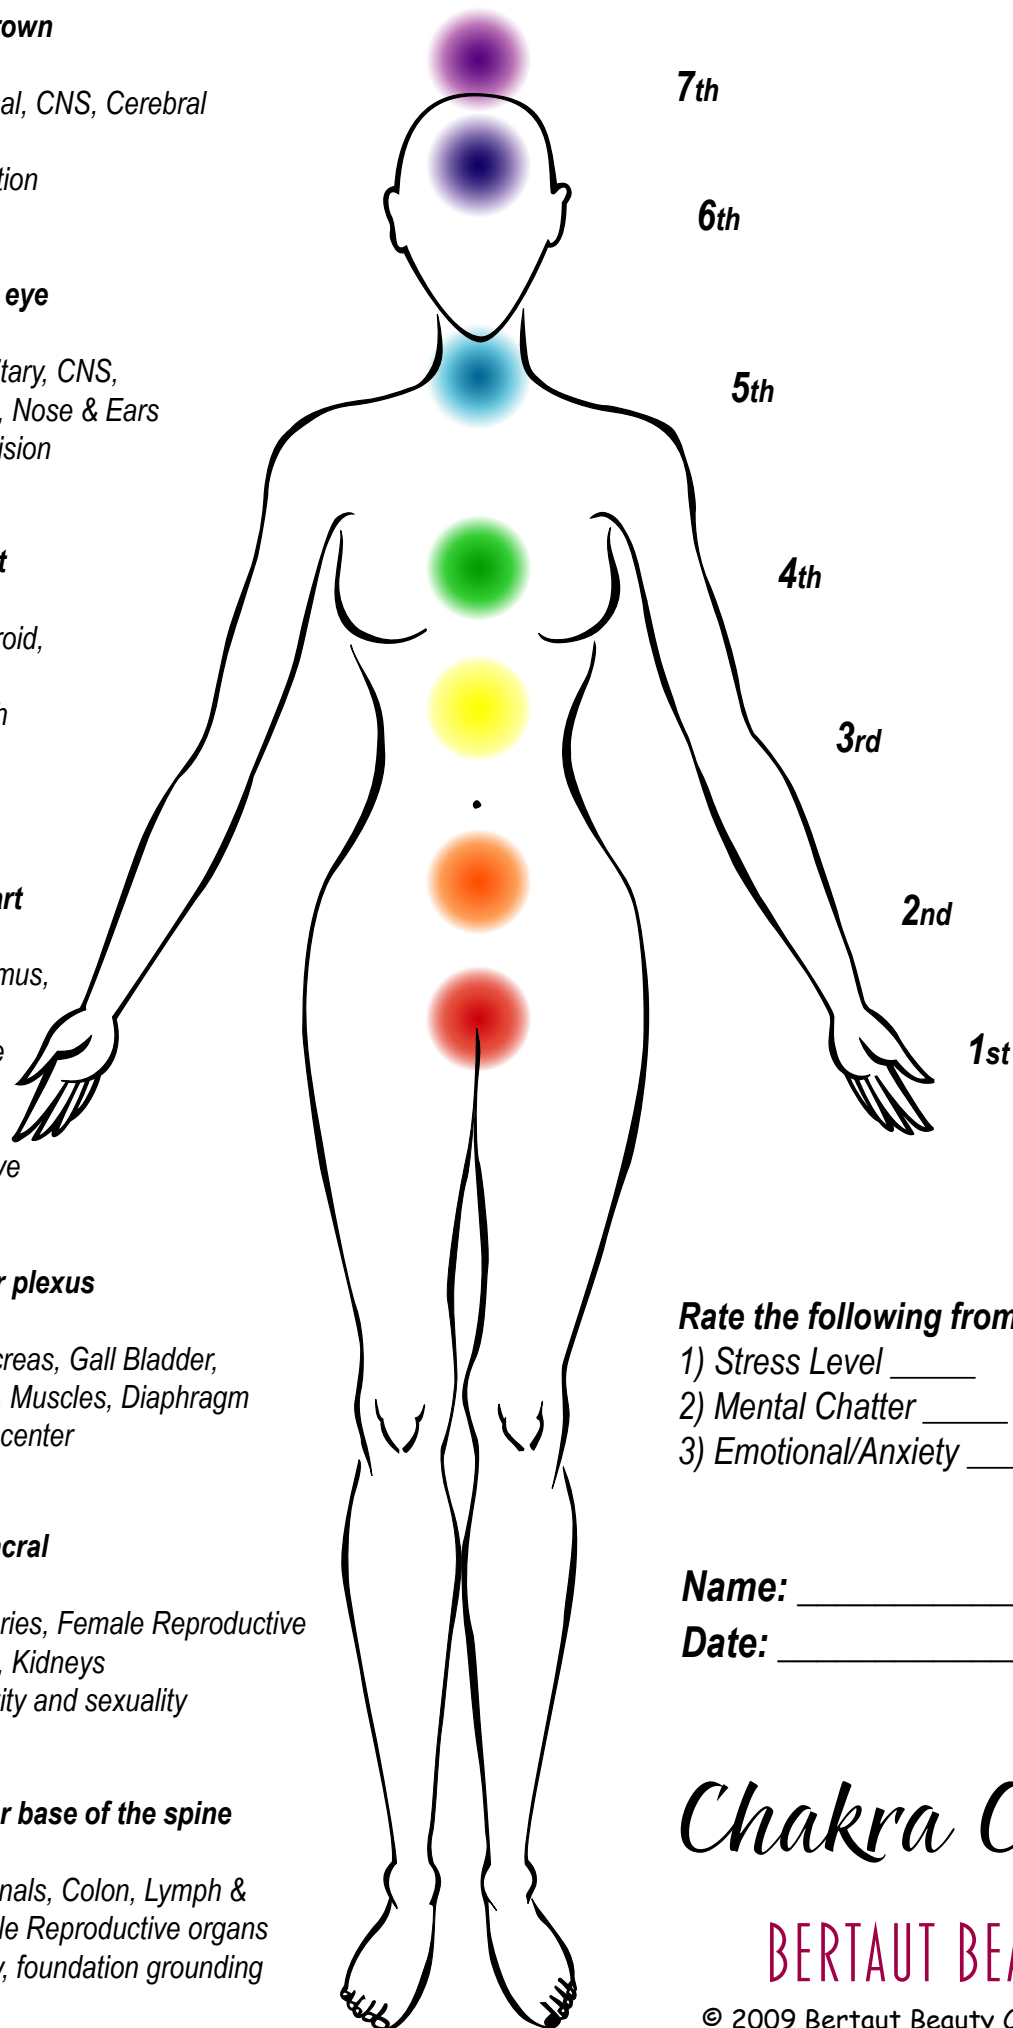

**Description:** clear vision

**Fifth Chakra—throat**

**Color:** blue

**Gland/Organs:** Thyroid, Para-Thyroid, Throat, Hypothalamus, Mouth

**Description:** clear communication

**Fourth Chakra—heart**

**Color:** green or pink

**Description:** power center

**Second Chakra—sacral**

**Color:** orange

**Gland/Organs:** Ovaries, Female Reproductive organs, Spleen, Skin, Kidneys

**Description:** creativity and sexuality

**First Chakra—root or base of the spine**

**Color:** red

**Gland/Organs:** Adrenals, Colon, Lymph & Skeletal Systems, Male Reproductive organs

**Description:** security, foundation grounding

7th

6th

5th

4th

3rd

# Chakra Chart